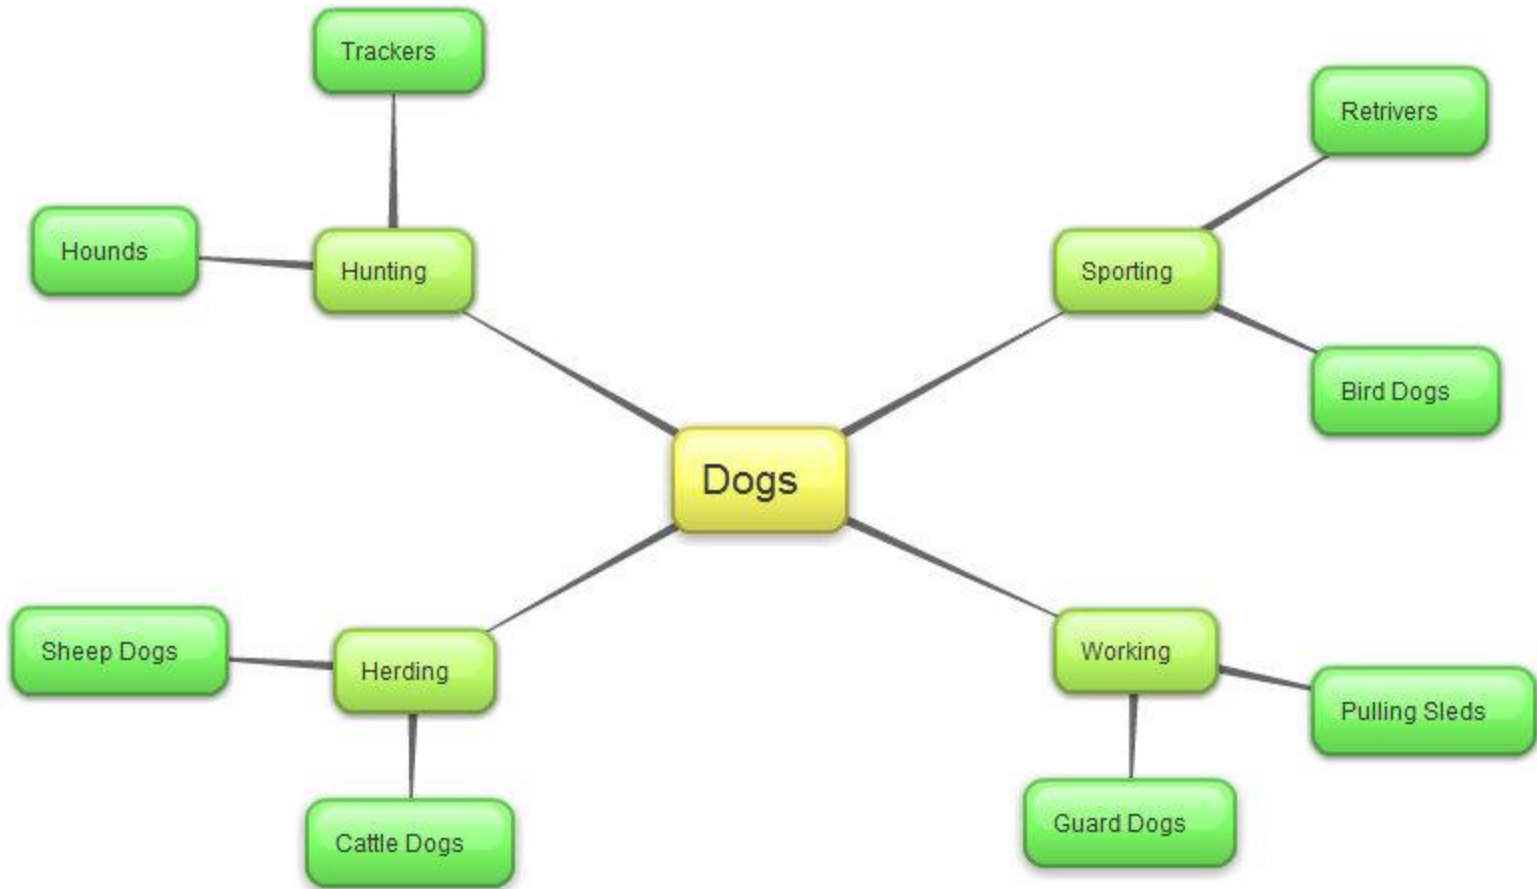

Making a Science Web

Review 1st
Semester using a
Mind Map

What is a mind map???

- According to Wikipedia, a **mind map** is a diagram used to represent words, ideas, tasks, or other items linked to and arranged around a central key word or idea.

I wanted to do a mind map about types of dogs by their job/purpose.

*Created by G. Baker
TheScienceQueen.net*

Then I thought about breaking those jobs down as well

*Created by G. Baker
TheScienceQueen.net*

Then the actual breed of dog in each category.

Science Web Assignment

- You will review what you have learned first semester.
- Create a web or outline of what you learned last semester.
- Use your notes.

*Created by G. Baker
TheScienceQueen.net*

Created by G. Baker
TheScienceQueen.net