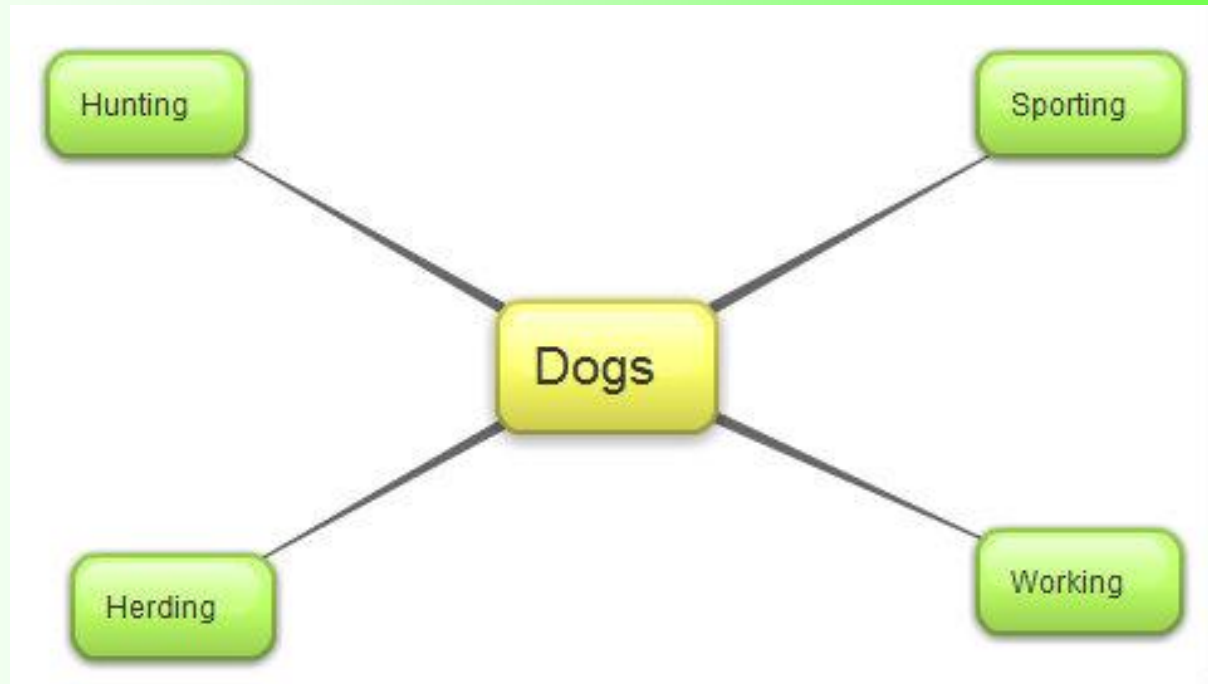

Making a Science Web

Review 1st
Semester using a
Mind Map

What is a mind map???

- According to Wikipedia, a **mind map** is a diagram used to represent words, ideas, tasks, or other items linked to and arranged around a central key word or idea.

I wanted to do a mind map about types of dogs by their job/purpose.

*Created by G. Baker
TheScienceQueen.net*

Then I thought about breaking those jobs down as well

*Created by G. Baker
TheScienceQueen.net*

Then the actual breed of dog in each category.

Science Web Assignment

- You will review what you have learned first semester.
- Create a web or outline of what you learned last semester.
- Use your notes.