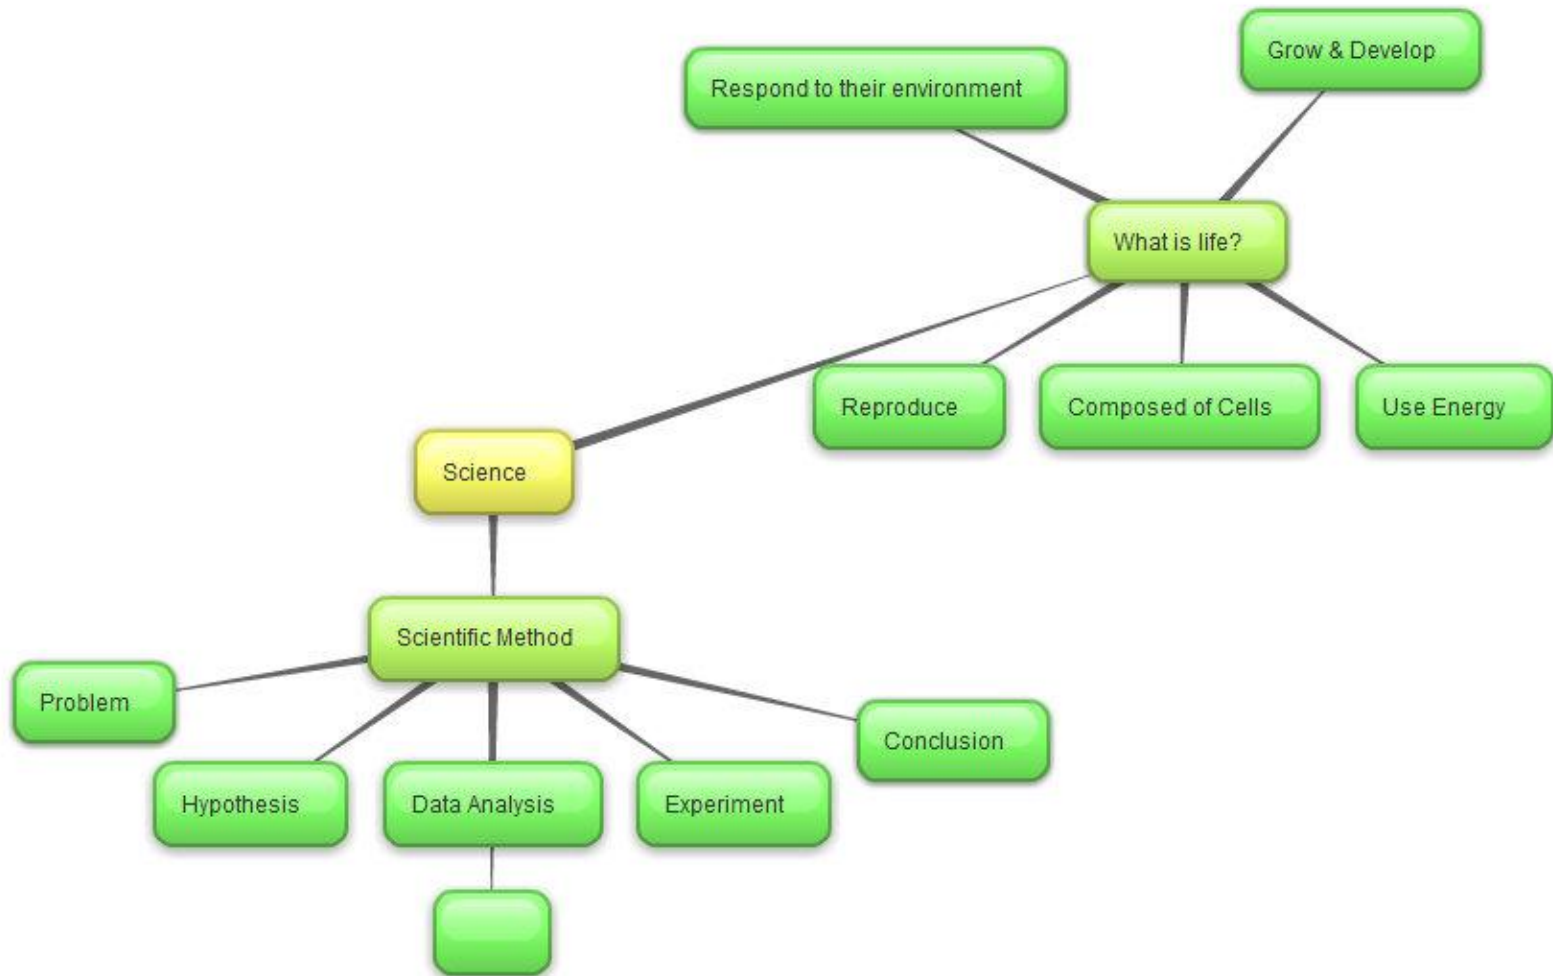

Making a Science Web

Review 1st
Semester using a
Mind Map

What is a mind map???

- According to Wikipedia, a **mind map** is a diagram used to represent words, ideas, tasks, or other items linked to and arranged around a central key word or idea.

I wanted to do a mind map about types of dogs by their job/purpose.

*Created by G. Baker
TheScienceQueen.net*

Then I thought about breaking those jobs down as well

*Created by G. Baker
TheScienceQueen.net*

Then the actual breed of dog in each category.

Science Web Assignment

- You will review what you have learned first semester.
- Create a web or outline of what you learned last semester.
- Use your notes.

*Created by G. Baker
TheScienceQueen.net*

Created by G. Baker
TheScienceQueen.net